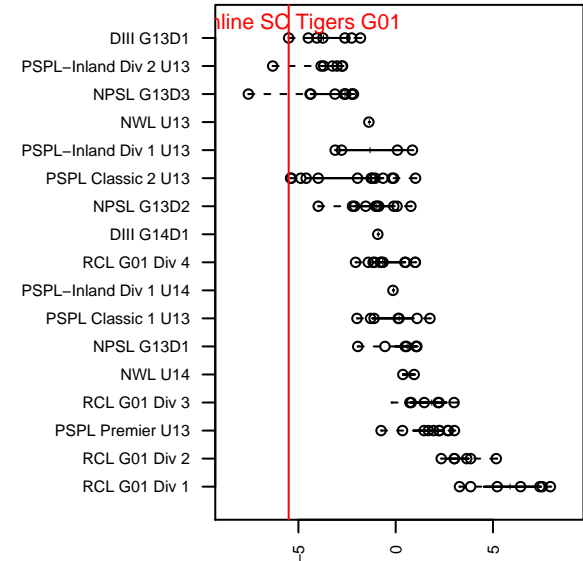

Highline SC Tigers G01

Highline Select
Burien, WA
G01 total strength=273
attack=0.13 defense=0.21
fall league = DIII G13D1

alt names used:
Highline SC Tigers

Venues played:
2014 DIII G13D1

**attack and defense variance (black dot)
relative to other teams
and top 10 in region**

**attack and defense rating
relative to others at age
and all opponents in last 13 months**

Performance relative to 13 month average

Performance relative to 13 month average

date	home		away		venue	pred.home	pred.away
2014-12-13	MpVSA Sounders G01	3	Highline SC Tigers G01	0	2014 DIII G13D1	2.68	0.36
2014-11-22	Highline SC Tigers G01	1	FWFC Fireballs G01	0	2014 DIII G13D1	0.67	1.84
2014-11-15	UPSC Blue Starz G01	4	Highline SC Tigers G01	0	2014 DIII G13D1	3.59	0.28
2014-11-08	Highline SC Tigers G01	0	FWFC Wolverines G01	4	2014 DIII G13D1	0.35	3.31
2014-11-01	Highline SC Tigers G01	2	SGESC Fusion G01	0	2014 DIII G13D1	0.70	1.42
2014-10-25	South Tacoma United Zuniga G01	1	Highline SC Tigers G01	0	2014 DIII G13D1	2.16	0.63
2014-10-18	FWFC Fireballs G01	2	Highline SC Tigers G01	0	2014 DIII G13D1	1.84	0.67
2014-10-11	Highline SC Tigers G01	0	UPSC Blue Starz G01	3	2014 DIII G13D1	0.28	3.59
2014-10-04	FWFC Wolverines G01	4	Highline SC Tigers G01	1	2014 DIII G13D1	3.31	0.35
2014-09-27	SGESC Fusion G01	2	Highline SC Tigers G01	1	2014 DIII G13D1	1.42	0.70
2014-09-20	Highline SC Tigers G01	1	South Tacoma United Zuniga G01	4	2014 DIII G13D1	0.63	2.16
2014-09-13	Highline SC Tigers G01	0	MpVSA Sounders G01	3	2014 DIII G13D1	0.36	2.68