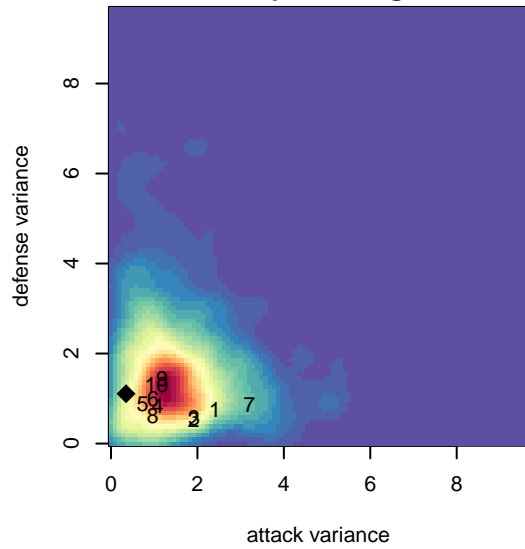

Highline SC Tigers G01

Highline Select
Burien, WA
G01 total strength=273
attack=0.13 defense=0.21
fall league = DIII G13D1

alt names used:
Highline SC Tigers

Venues played:
2014 DIII G13D1

**attack and defense variance (black dot)
relative to other teams
and top 10 in region**